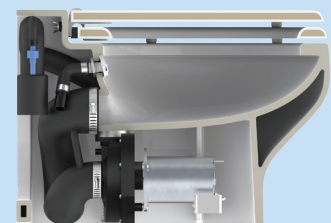

Optimized design geometry of short version allows for above-floor installation

- No longer hangs below china
- Easier to install

Previous model
Silence Plus Short

New model
Silence Plus 2G Short