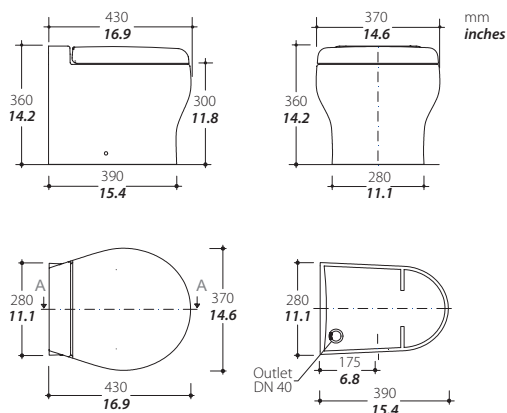

Silence Plus 2G

Macerating Toilets

NEW!
2017

The next generation

- Updated styling
- Same footprint
- Same outside dimensions
- Same seat & cover
- **NEW** Integrated air admittance valve
 - Optimizes venting
 - Prevents syphoning
- **NEW** Hidden installation
 - Quicker install
 - Easier to clean surface

TECMA

Silence Plus 2G High Toilet

Silence Plus 2G Low Toilet

Optimized design geometry of short version allows for above-floor installation

- No longer hangs below china
- Easier to install

Previous model
Silence Plus Short