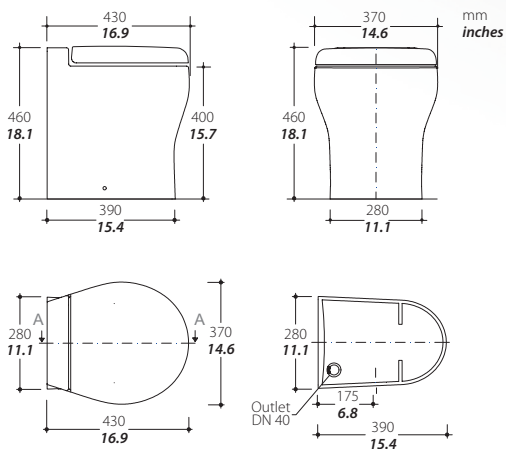

Silence Plus 2G

Macerating Toilets

NEW!
2017

The next generation

- Updated styling
- Same footprint
- Same outside dimensions
- Same seat & cover
- **NEW** Integrated air admittance valve
 - Optimizes venting
 - Prevents syphoning
- **NEW** Hidden installation
 - Quicker install
 - Easier to clean surface

TECMA

Silence Plus 2G High Toilet

Silence Plus 2G Low Toilet

Optimized design geometry of short version allows for above-floor installation

- No longer hangs below china
- Easier to install

Previous model
Silence Plus Short